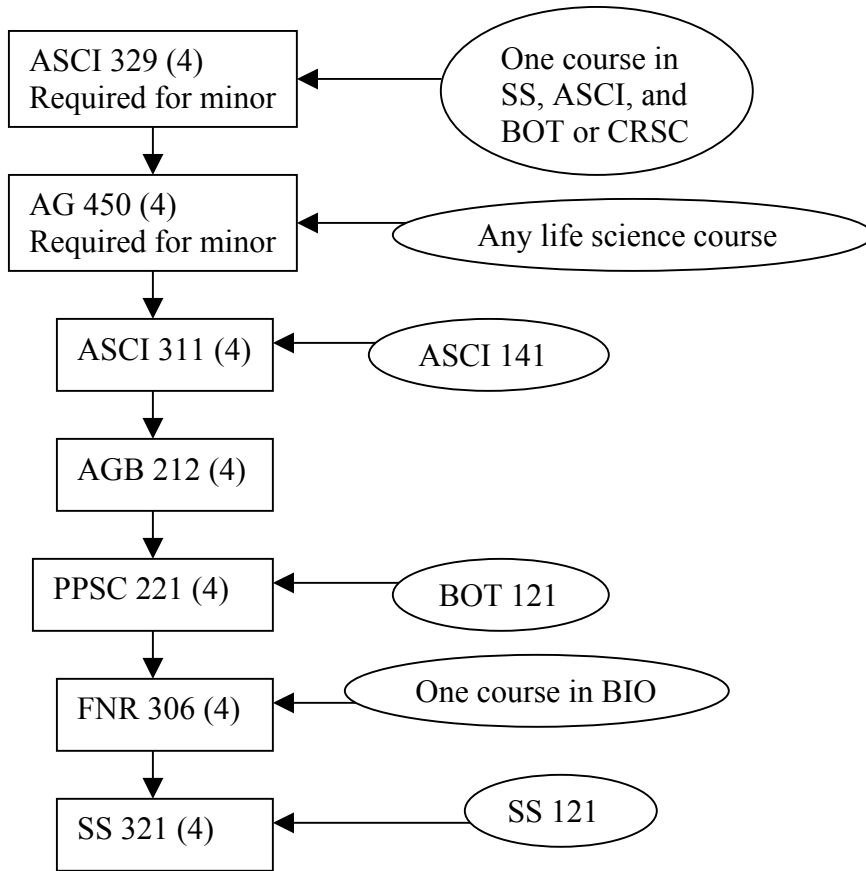

Resource Management CEA

Example schedule for students interested in obtaining a minor in Resource Management

Prerequisites for minor: BOT 121 or BIO 114; MATH 118; SS 121

Above fulfills minor requirement, below are recommended courses to complete ASCI CEA requirement (select two)